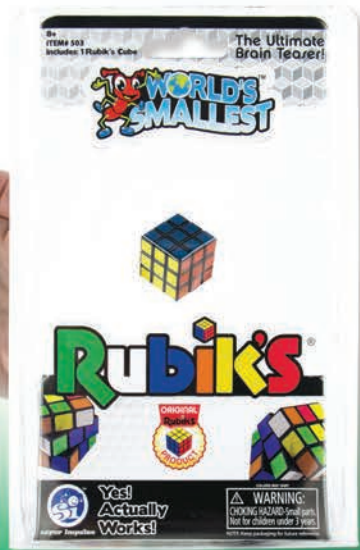

8 59421 00514 5

Yes! Actually Works!