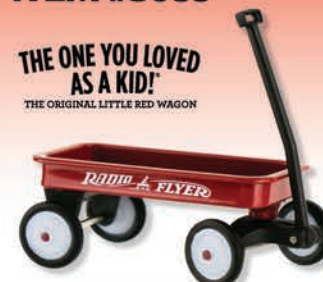

CLASSIC RED
DUAL DECK TRICYCLE™

NEW
FOR
2024!!!

ITEM #5007

THE ONE YOU LOVED
AS A KID!™
THE ORIGINAL LITTLE RED WAGON

Yes! Actually Works!

TOWN & COUNTRY WAGON

ITEM #5171

Removable Panels

CLASSIC RED WAGON

ITEM #5089

THE ONE YOU LOVED
AS A KID!™
THE ORIGINAL LITTLE RED WAGON

Yes! Actually Works!

NEW FOR 2024!!!

8 10010 99401 1

Rainbow Brite

ITEM # 5304
2 ASSORTED STYLES