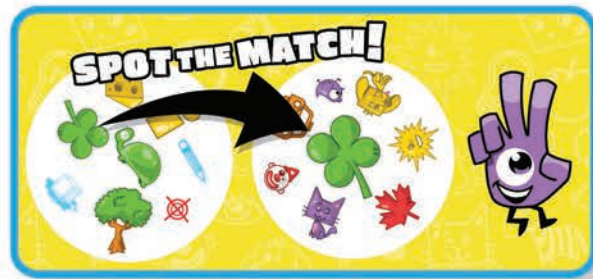

In Spot It!, there is always only 1 matching symbol between two cards. Spot it first to win a card or get rid of it!