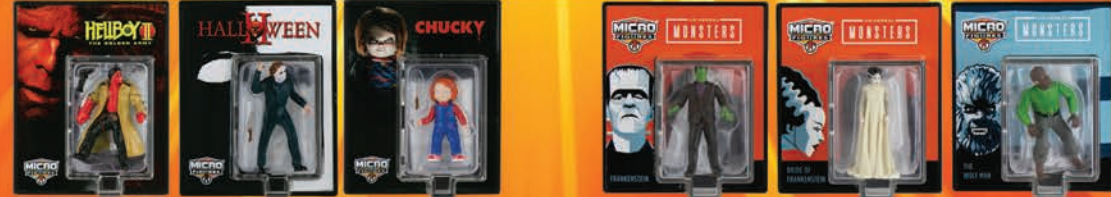

Yes! Actually Works!

CLASS OF '24!

super impulse

2024

MICRO FIGURES

ITEM # 5093
2 ASSORTED STYLES

BEAVIS AND BUTT-HEAD™

6+
Item # 5093
Includes: 1 Figure,
1 Mini-Accessory Case,
1 Stand