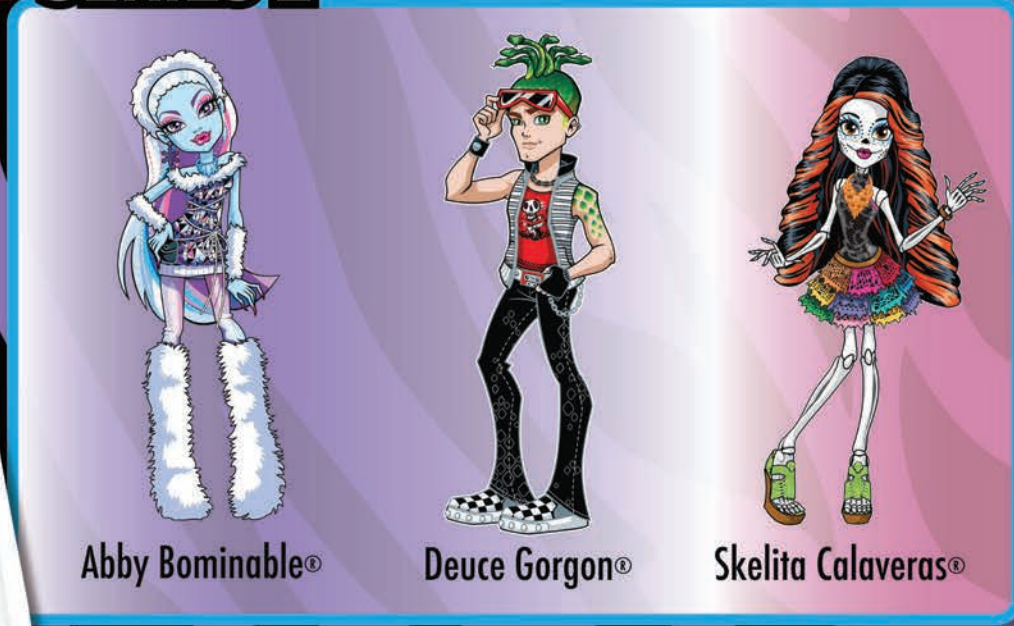

Deuce Gorgon®

Skelita Calaveras®

MONSTER HIGH™

ITEM # 5067-2
3 ASSORTED STYLES

10010 99393 9

Abby Bominable®